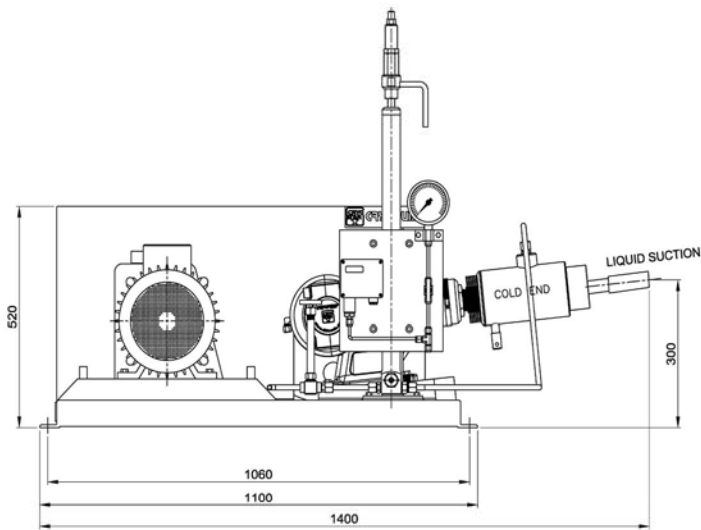

RPS 40/32

Performance

- | | |
|------------------|-------------------|
| 1 Connecting rod | 5 Packing Seals |
| 2 Cross Head | 6 Discharge valve |
| 3 Connector | 7 Suction Valve |
| 4 Plunger | 8 Suction pipe |